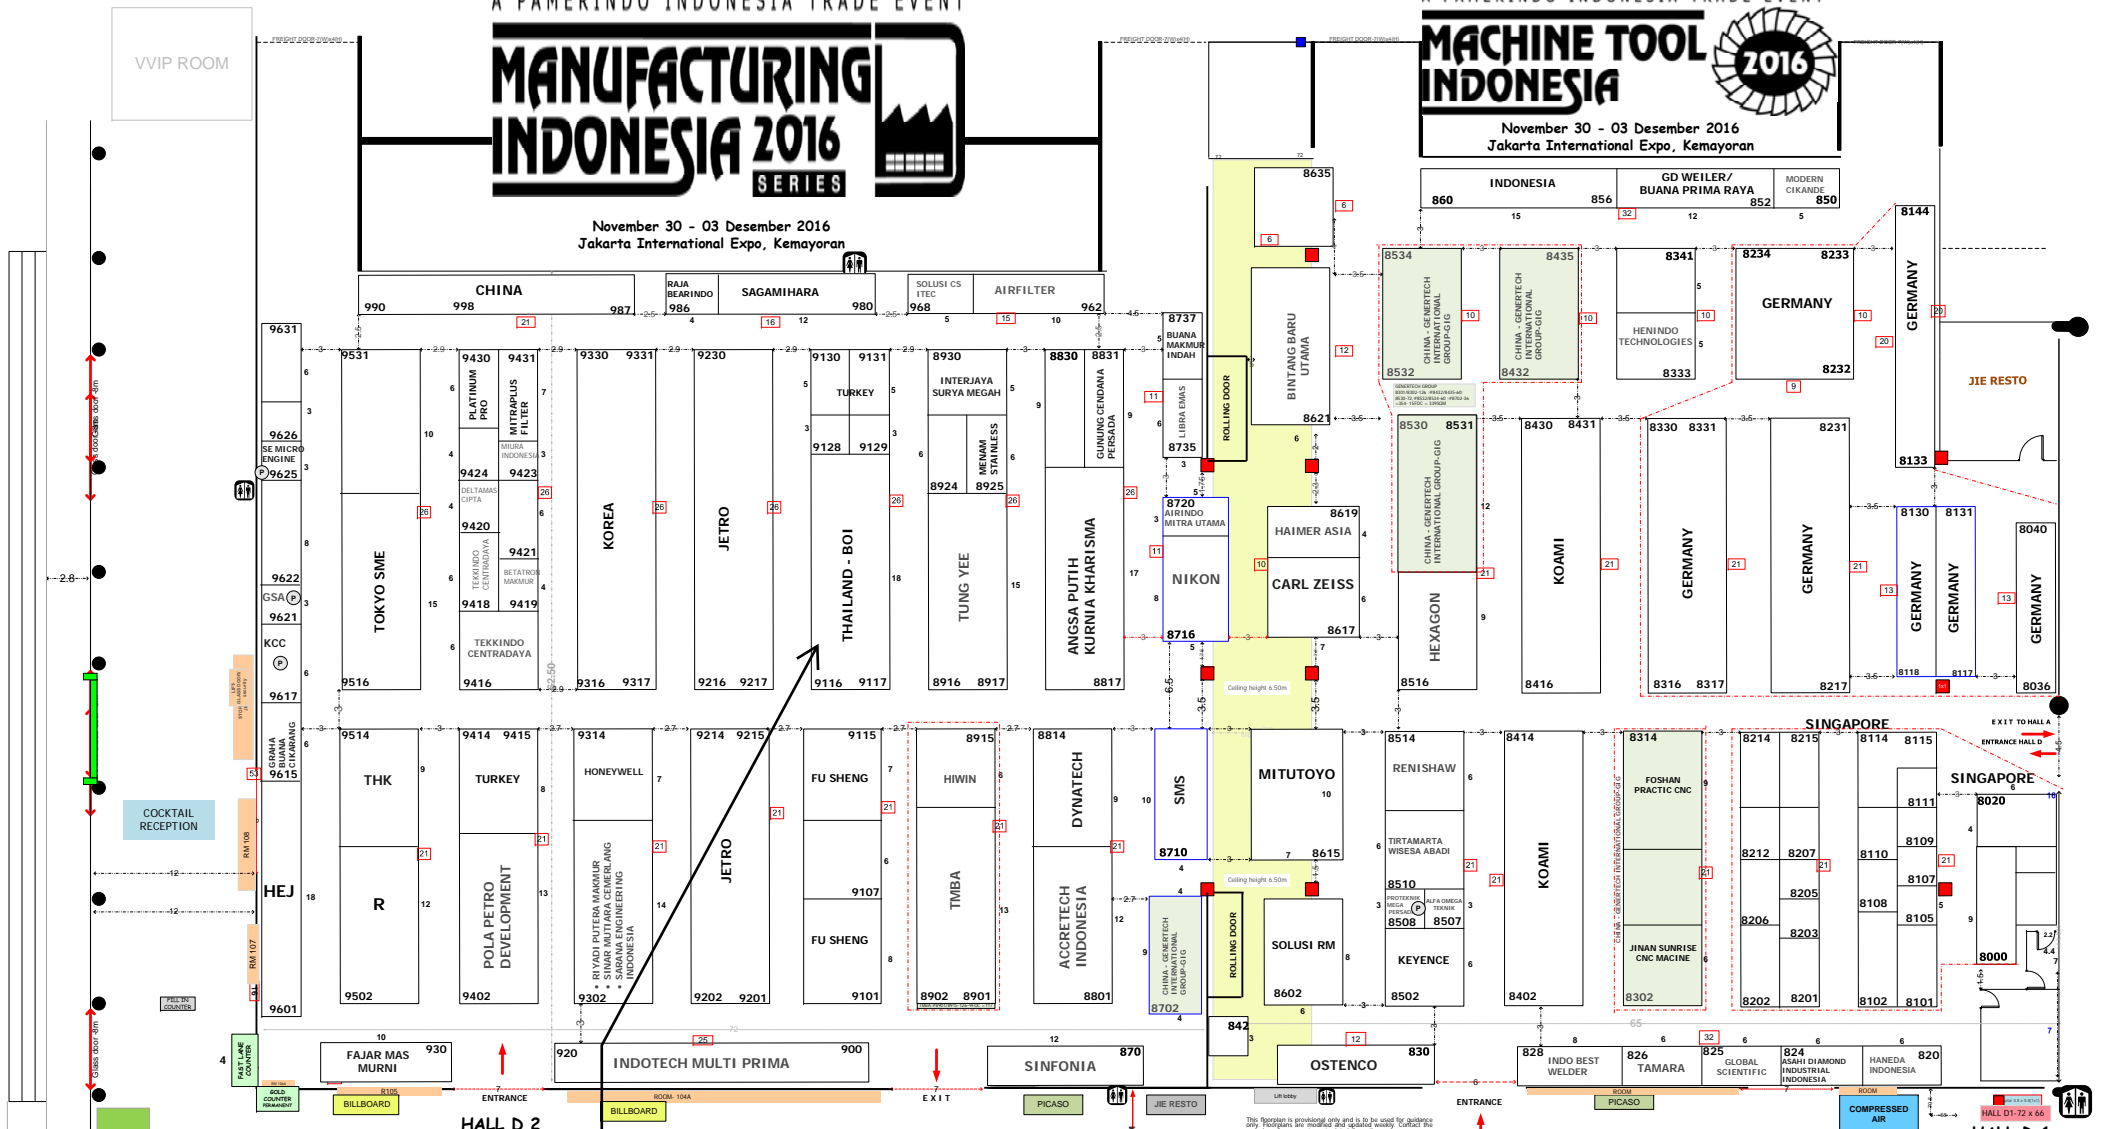

A PAMERINDO INDONESIA TRADE EVENT

MANUFACTURING INDONESIA 2016 SERIES

November 30 - 03 Desember 2016
Jakarta International Expo, Kemayoran

A PAMERINDO INDONESIA TRADE EVENT

MACHINE TOOL INDONESIA 2016

November 30 - 03 Desember 2016
Jakarta International Expo, Kemayoran

**Thailand Board Of Investment (BOI)
Stand No. D-9116 / D-9117 Hall D2
18m x 6m = 108 m2, Space Only, 3-side open
(Early Bird Rate @ US$ 276 per sqm)**

**HALL D 1
To A3**